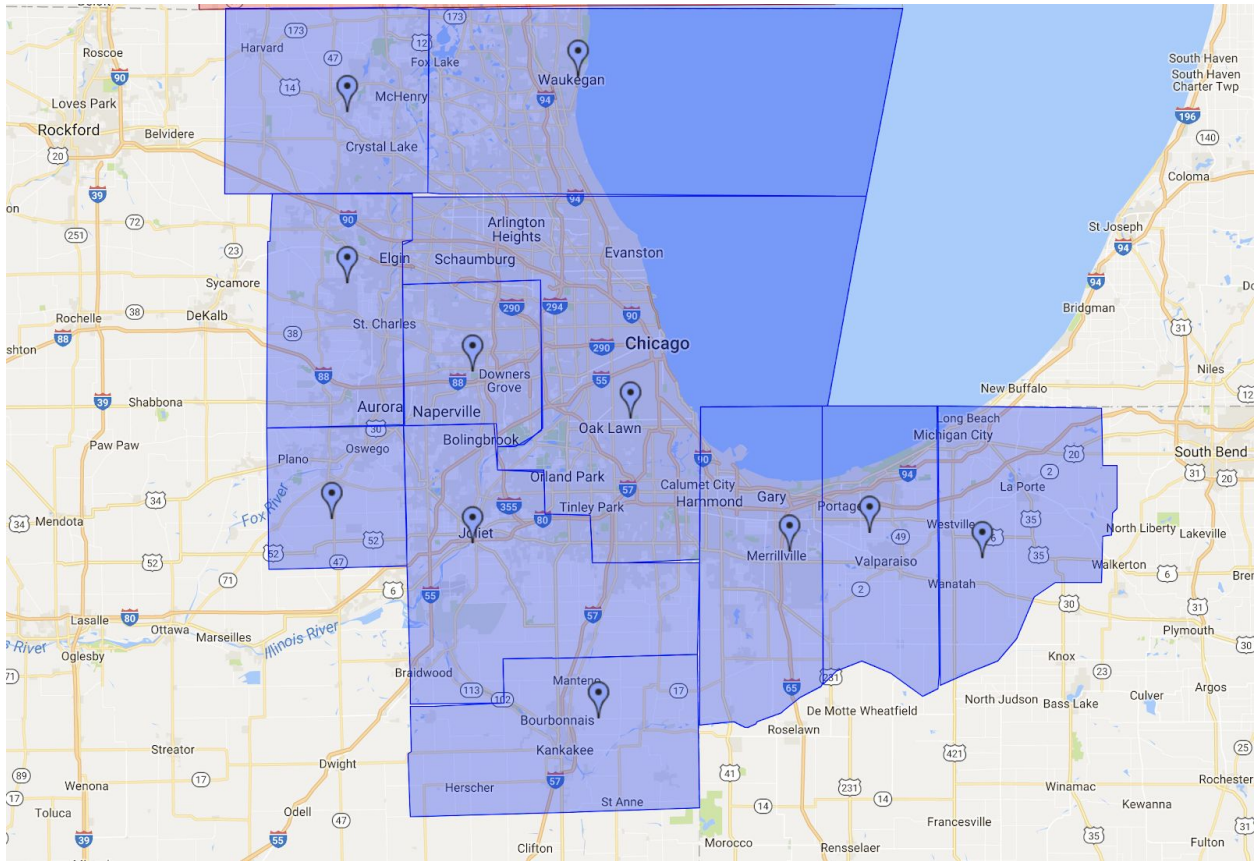

SERVICE AREA MAP | CHICAGO OFFICE

Disclaimer: Map not to scale. Please visit maps.google.com to search your location by address. Communities falling outside of this service area may still be considered for service. Please call 888-212-3159 for more information or [submit an only inquiry here](#).